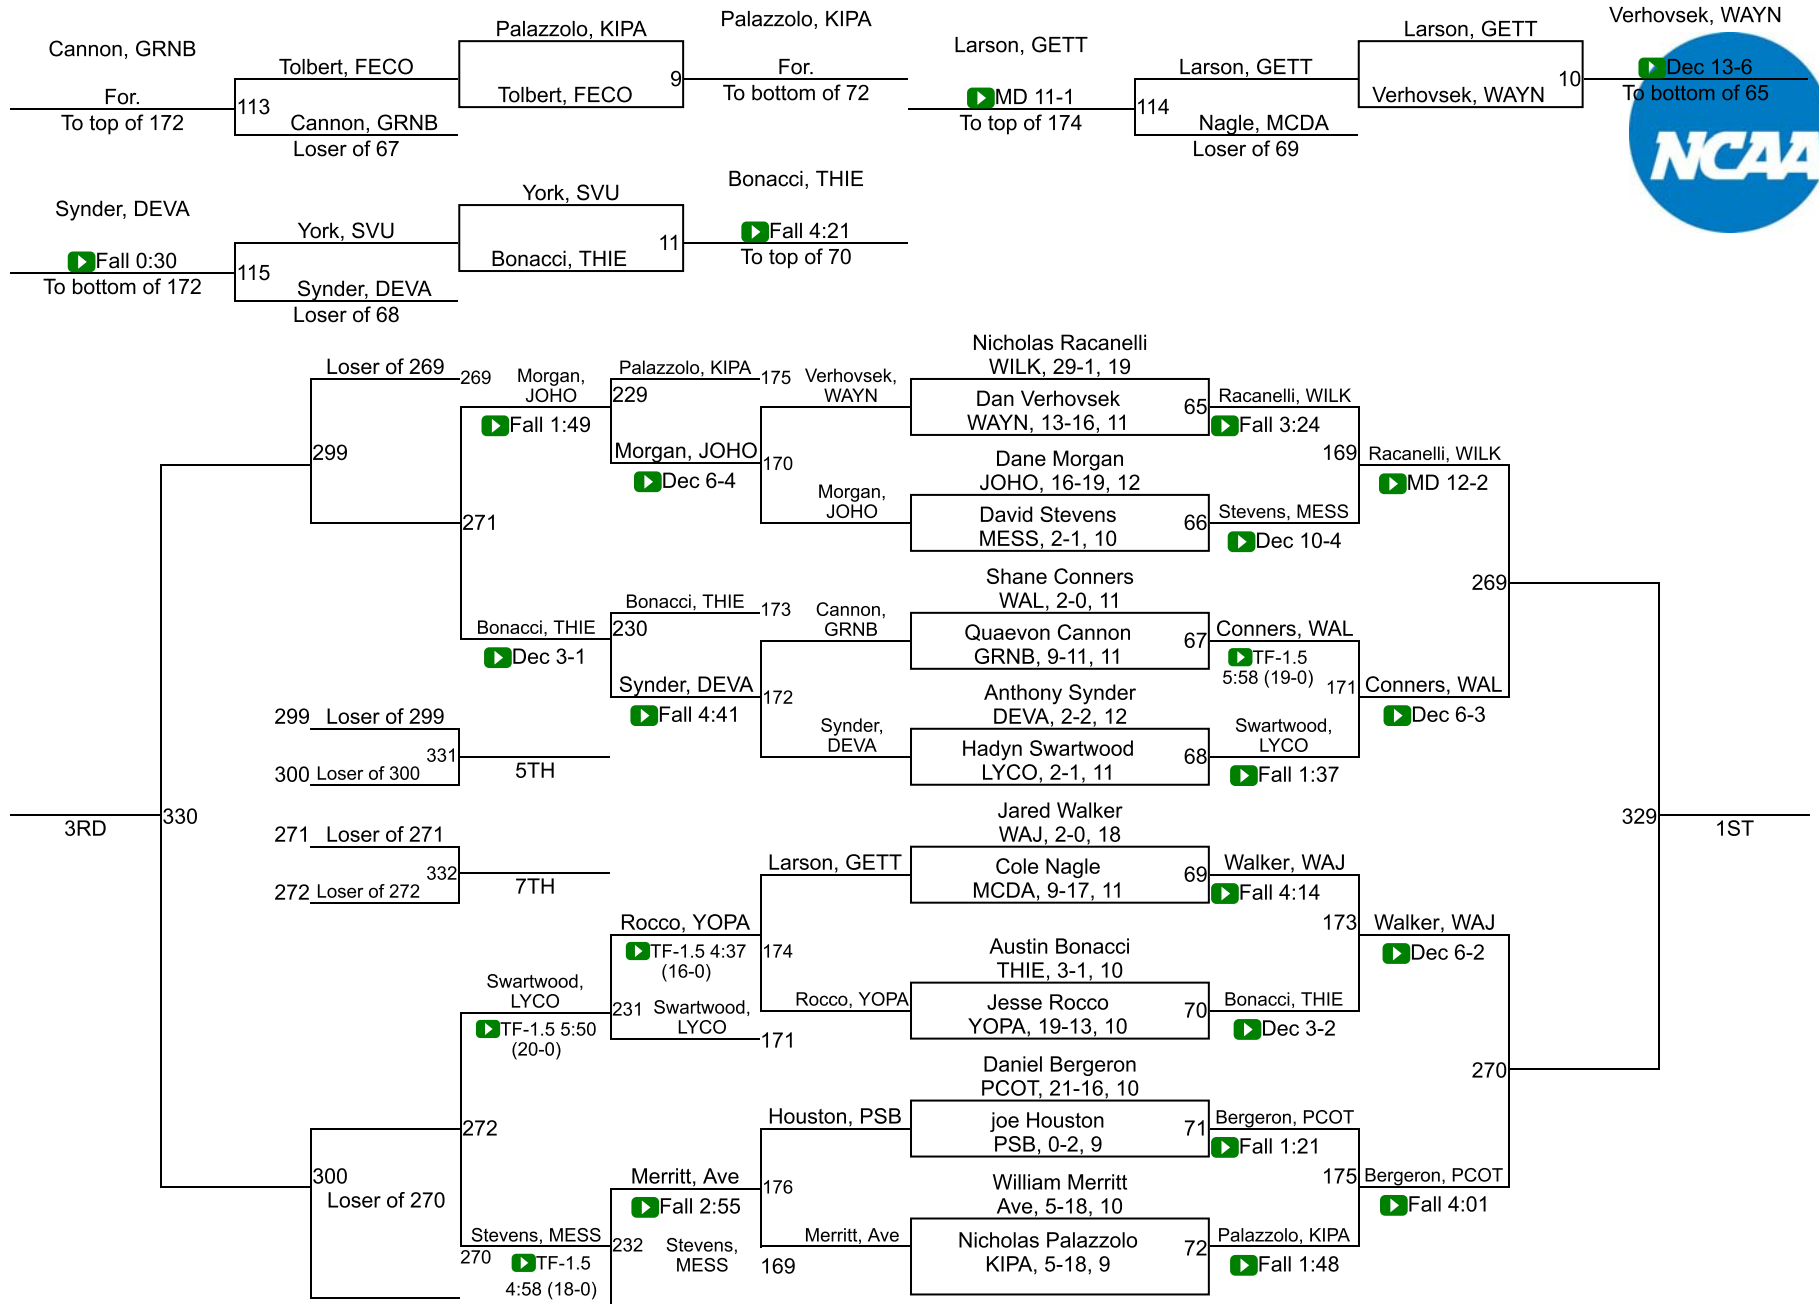

Team Scores

Printed on 02/22/2019 05:20 p.m.

Team Scores		
1	Messiah	71.0
2	Ferrum	66.0
3	Wilkes	63.5
4	Johns Hopkins	61.5
5	Wash. & Lee	58.5
6	Lycoming	54.5
7	York (PA)	51.0
8	Gettysburg	49.5
8	Penn College	49.5
10	Waynesburg	45.5
11	Averett	40.0
12	Wash. & Jeff.	37.5
13	Greensboro	32.0
14	Delaware Valley	31.5
15	King`s (PA)	19.5
15	Thiel	19.5
17	Penn St.-Behrend	14.0
18	Pitt.-Bradford	11.5
19	McDaniel	11.0
20	Southern Va.	10.0

NCAA DIII Regional Southeast

125

NCAA DIII Regional Southeast

133

NCAA DIII Regional Southeast

141

NCAA DIII Regional Southeast

149

NCAA DIII Regional Southeast

165

NCAA DIII Regional Southeast

174

NCAA DIII Regional Southeast

184

NCAA DIII Regional Southeast

197