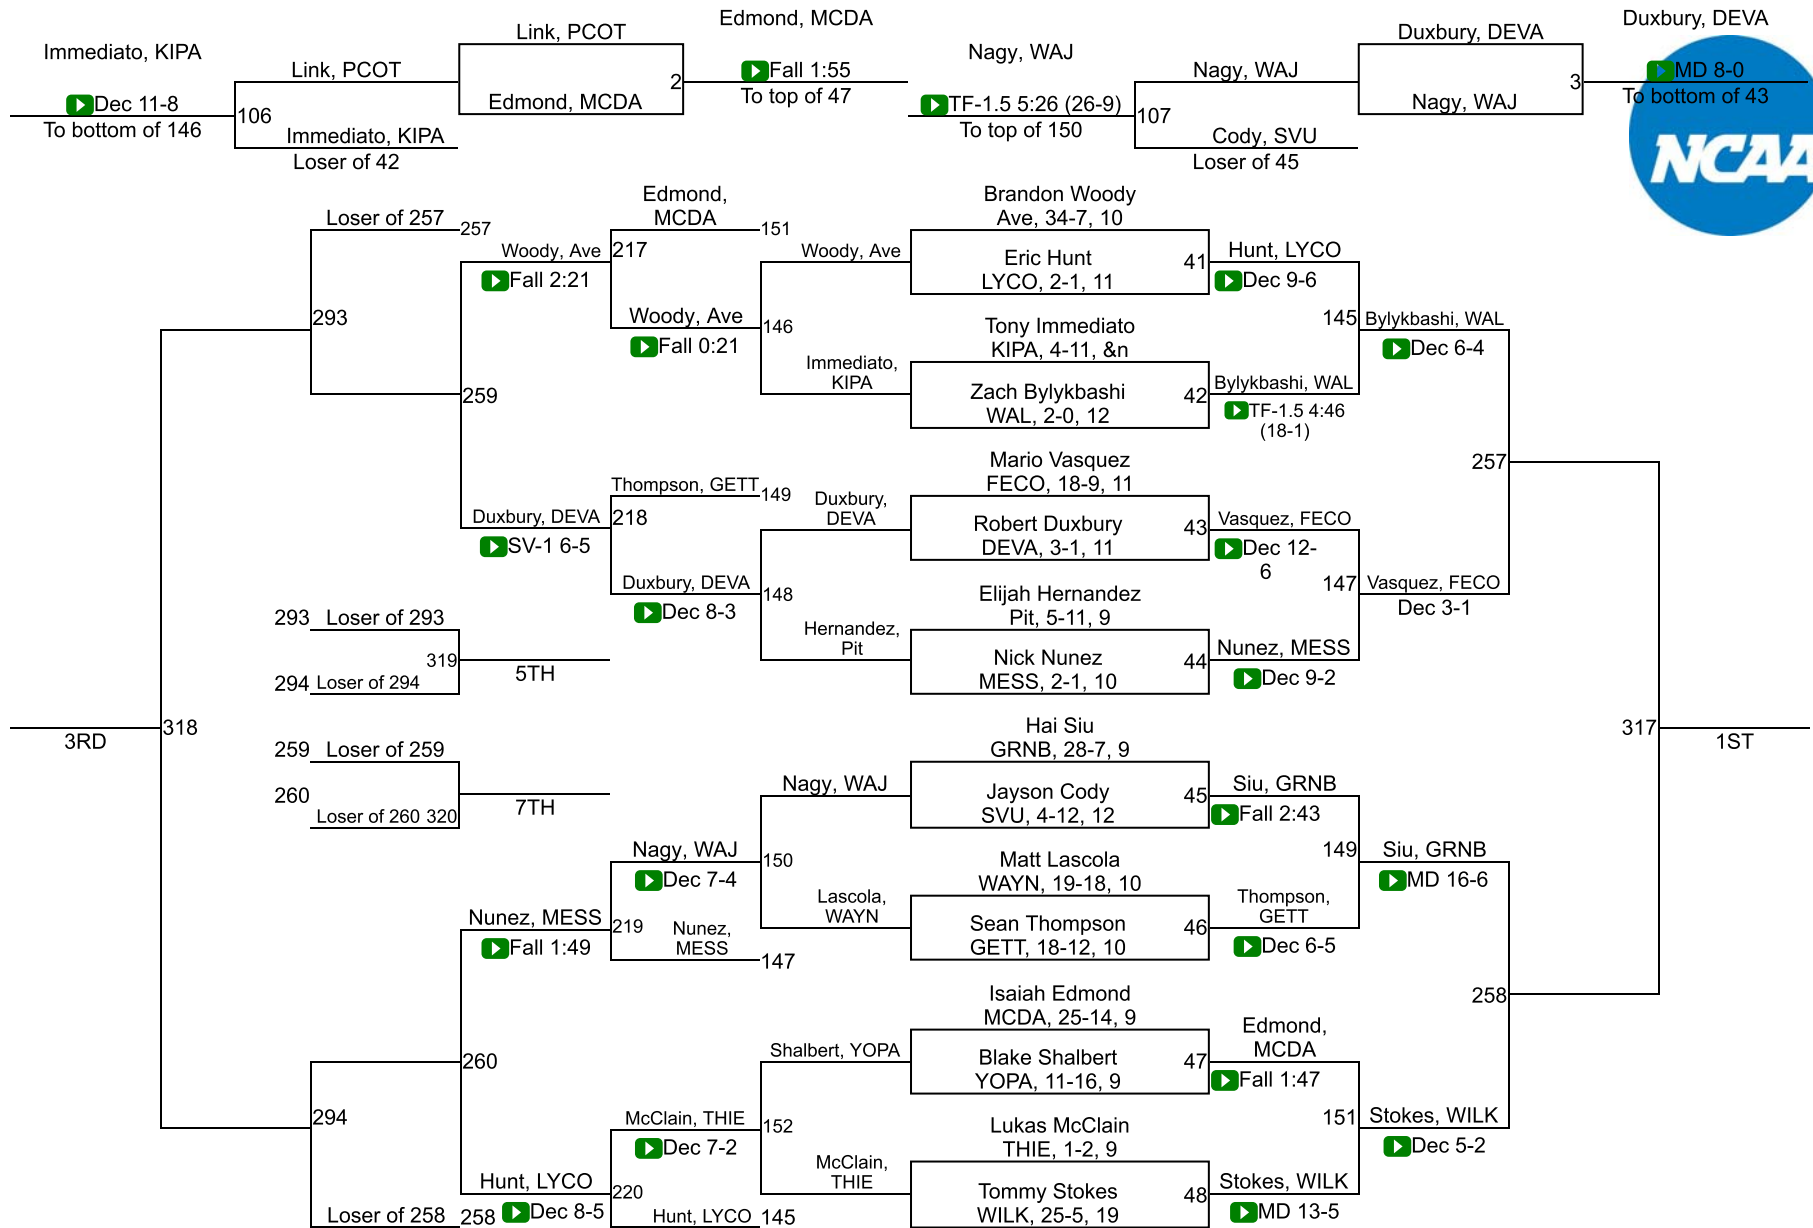

Team Scores

Printed on 02/22/2019 05:20 p.m.

Team Scores		
1	Messiah	71.0
2	Ferrum	66.0
3	Wilkes	63.5
4	Johns Hopkins	61.5
5	Wash. & Lee	58.5
6	Lycoming	54.5
7	York (PA)	51.0
8	Gettysburg	49.5
8	Penn College	49.5
10	Waynesburg	45.5
11	Averett	40.0
12	Wash. & Jeff.	37.5
13	Greensboro	32.0
14	Delaware Valley	31.5
15	King`s (PA)	19.5
15	Thiel	19.5
17	Penn St.-Behrend	14.0
18	Pitt.-Bradford	11.5
19	McDaniel	11.0
20	Southern Va.	10.0

NCAA DIII Regional Southeast

125

NCAA DIII Regional Southeast

133

NCAA DIII Regional Southeast

141

NCAA DIII Regional Southeast

149

NCAA DIII Regional Southeast

165

NCAA DIII Regional Southeast

174

NCAA DIII Regional Southeast

184

NCAA DIII Regional Southeast

197