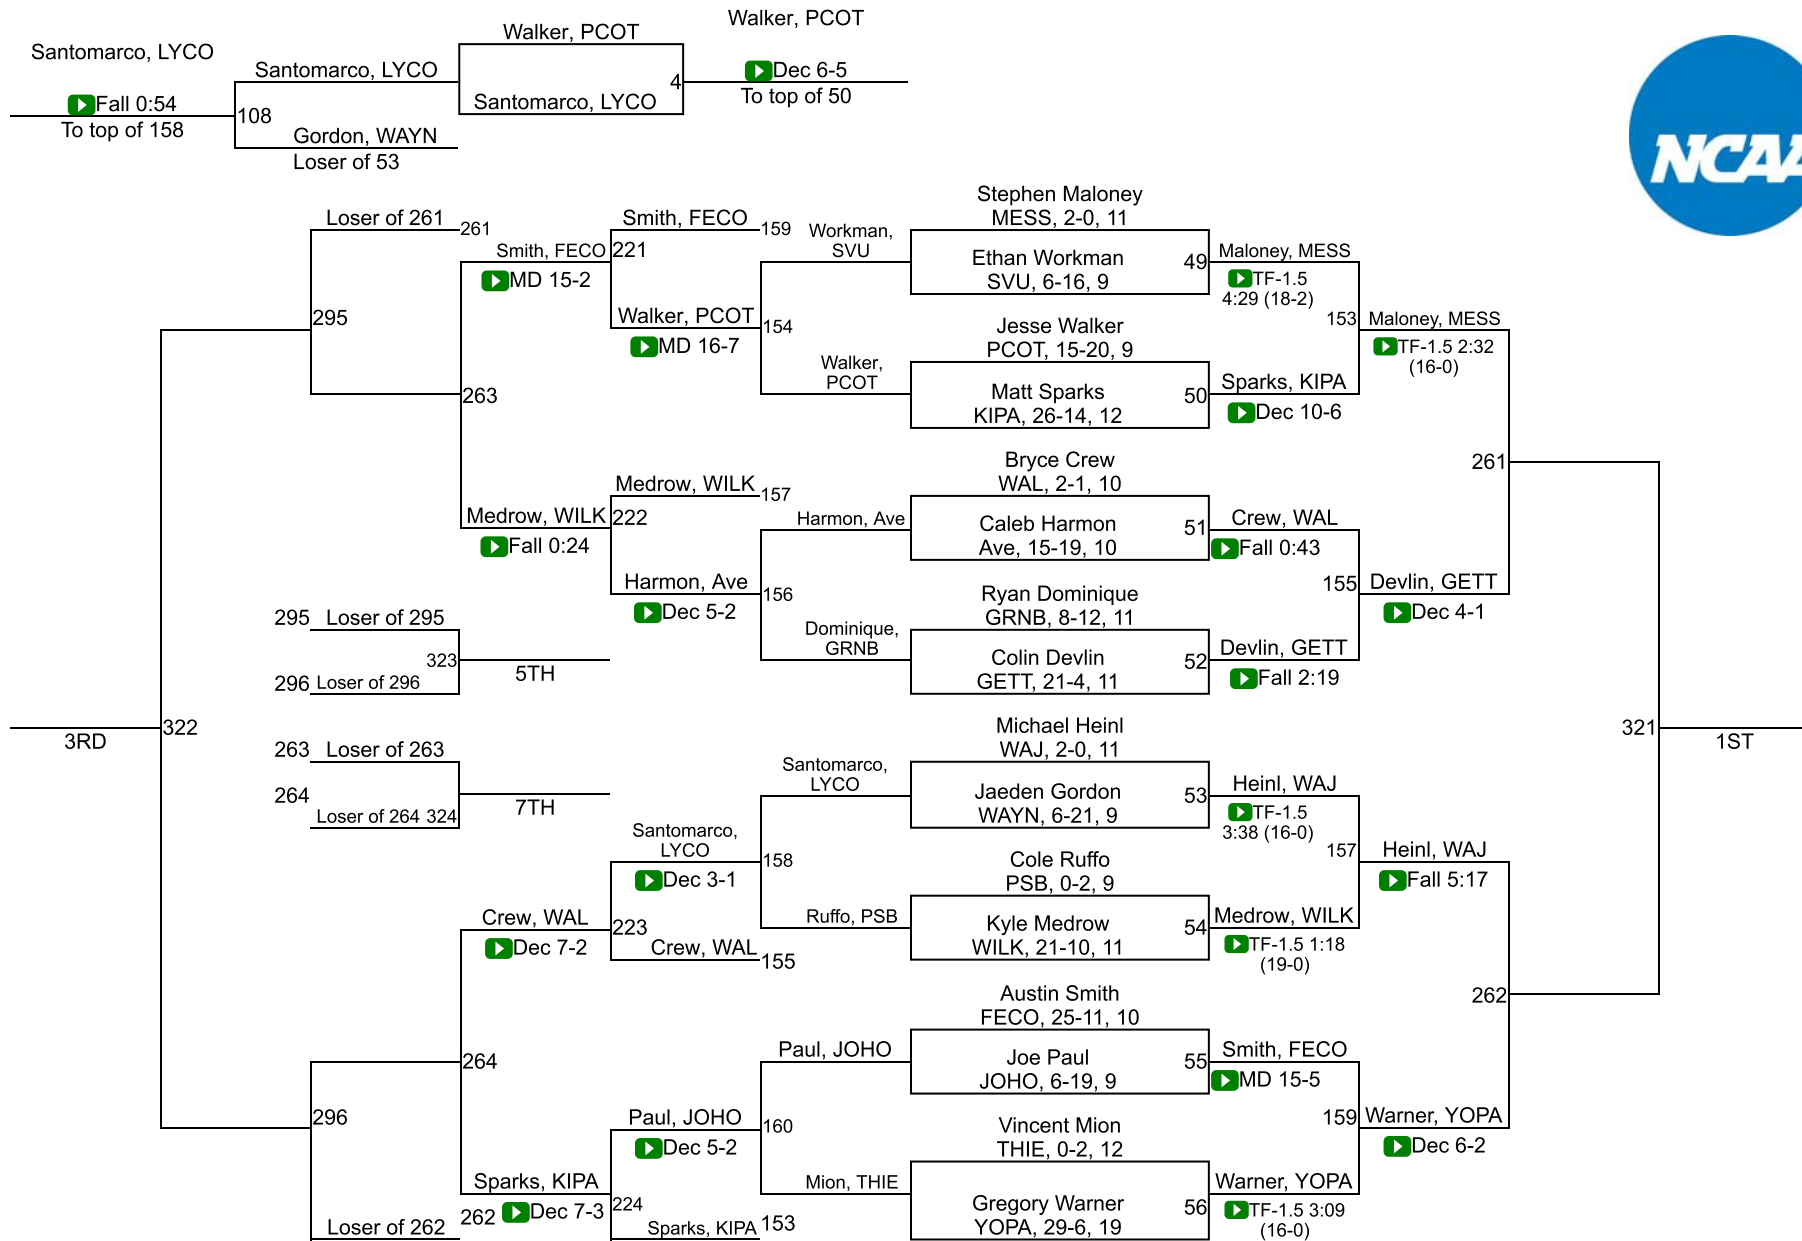

Team Scores

Printed on 02/22/2019 05:20 p.m.

Team Scores		
1	Messiah	71.0
2	Ferrum	66.0
3	Wilkes	63.5
4	Johns Hopkins	61.5
5	Wash. & Lee	58.5
6	Lycoming	54.5
7	York (PA)	51.0
8	Gettysburg	49.5
8	Penn College	49.5
10	Waynesburg	45.5
11	Averett	40.0
12	Wash. & Jeff.	37.5
13	Greensboro	32.0
14	Delaware Valley	31.5
15	King`s (PA)	19.5
15	Thiel	19.5
17	Penn St.-Behrend	14.0
18	Pitt.-Bradford	11.5
19	McDaniel	11.0
20	Southern Va.	10.0

NCAA DIII Regional Southeast

125

NCAA DIII Regional Southeast

133

NCAA DIII Regional Southeast

141

NCAA DIII Regional Southeast

149

NCAA DIII Regional Southeast

165

NCAA DIII Regional Southeast

174

NCAA DIII Regional Southeast

184

NCAA DIII Regional Southeast

197