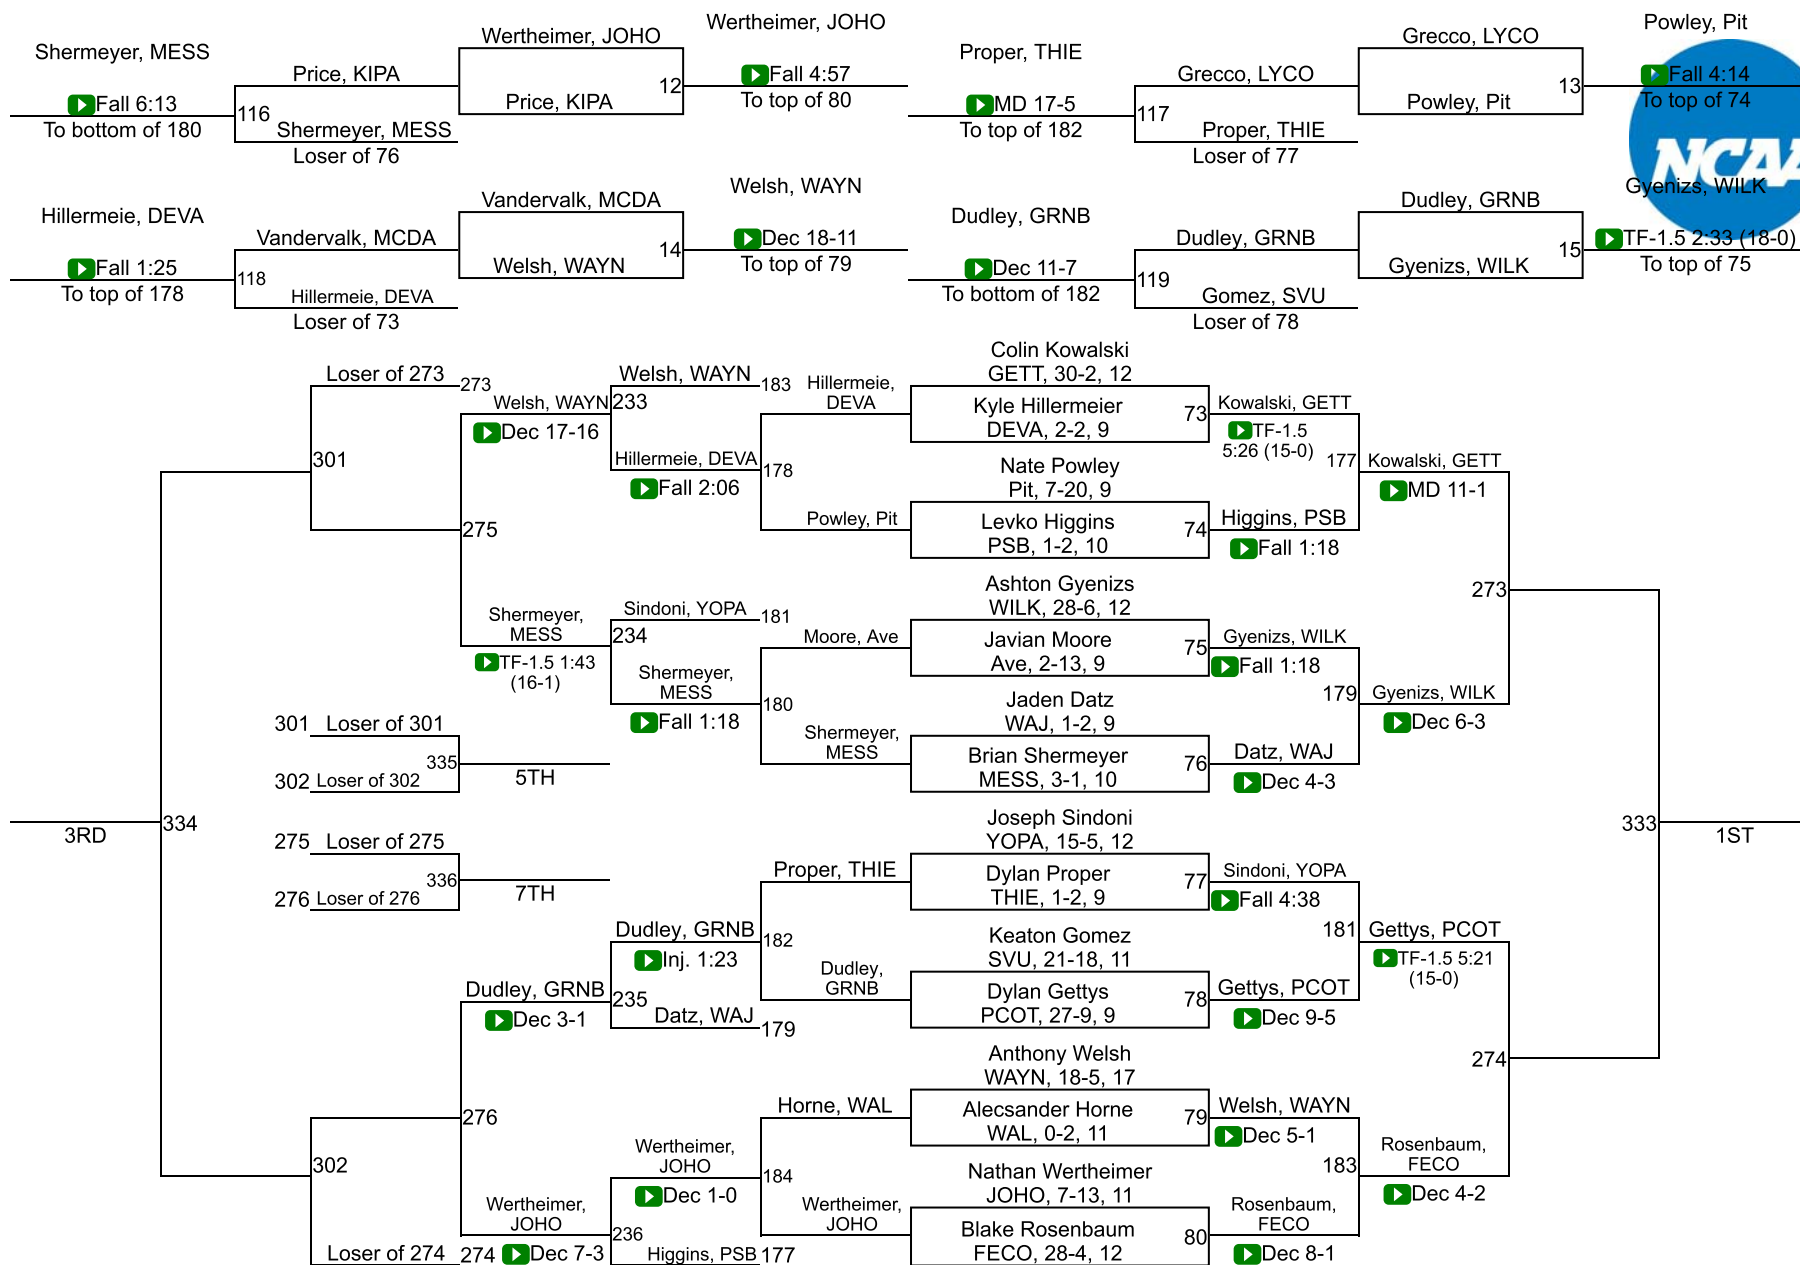

Team Scores

Printed on 02/22/2019 05:20 p.m.

Team Scores		
1	Messiah	71.0
2	Ferrum	66.0
3	Wilkes	63.5
4	Johns Hopkins	61.5
5	Wash. & Lee	58.5
6	Lycoming	54.5
7	York (PA)	51.0
8	Gettysburg	49.5
8	Penn College	49.5
10	Waynesburg	45.5
11	Averett	40.0
12	Wash. & Jeff.	37.5
13	Greensboro	32.0
14	Delaware Valley	31.5
15	King`s (PA)	19.5
15	Thiel	19.5
17	Penn St.-Behrend	14.0
18	Pitt.-Bradford	11.5
19	McDaniel	11.0
20	Southern Va.	10.0

NCAA DIII Regional Southeast

125

NCAA DIII Regional Southeast

133

NCAA DIII Regional Southeast

141

NCAA DIII Regional Southeast

149

NCAA DIII Regional Southeast

165

NCAA DIII Regional Southeast

174

NCAA DIII Regional Southeast

184

NCAA DIII Regional Southeast

197