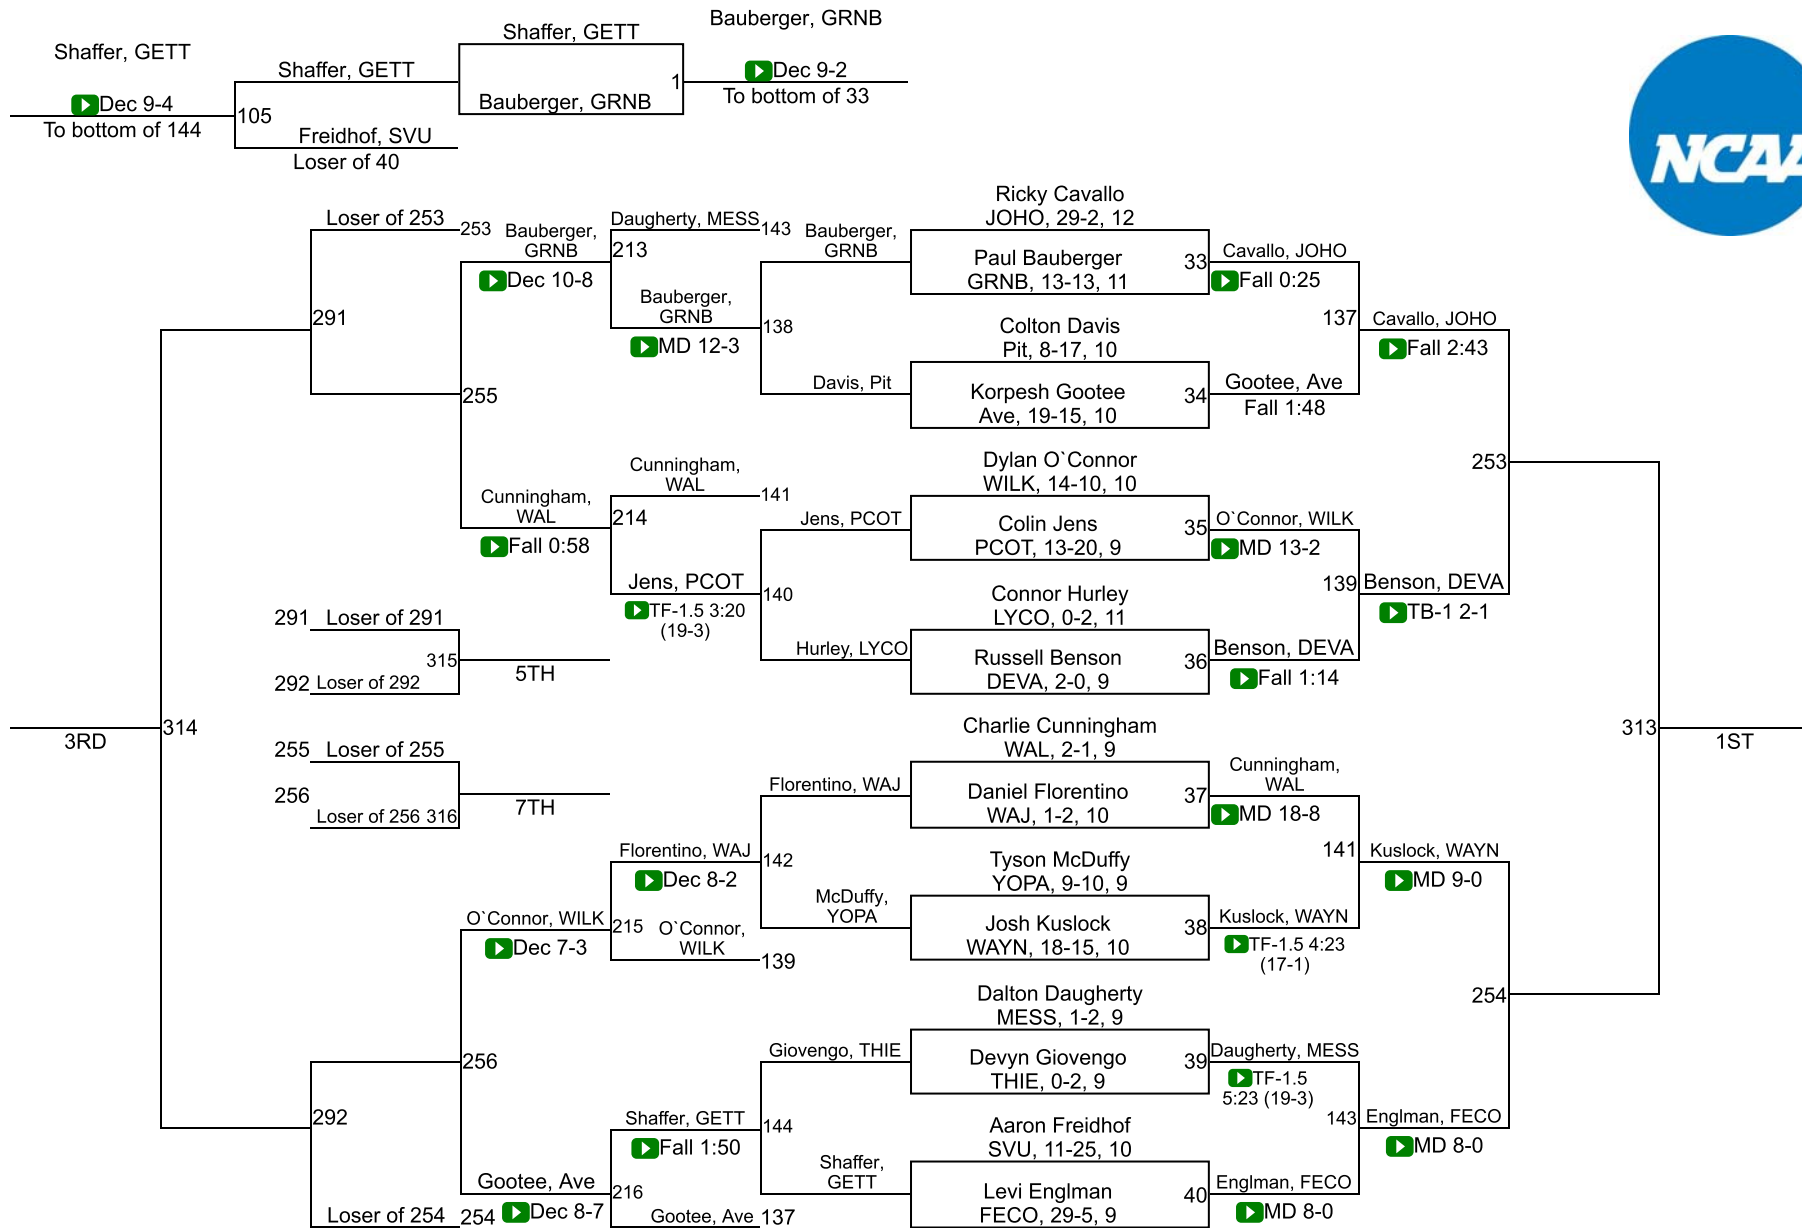

Team Scores

Printed on 02/22/2019 05:20 p.m.

Team Scores		
1	Messiah	71.0
2	Ferrum	66.0
3	Wilkes	63.5
4	Johns Hopkins	61.5
5	Wash. & Lee	58.5
6	Lycoming	54.5
7	York (PA)	51.0
8	Gettysburg	49.5
8	Penn College	49.5
10	Waynesburg	45.5
11	Averett	40.0
12	Wash. & Jeff.	37.5
13	Greensboro	32.0
14	Delaware Valley	31.5
15	King`s (PA)	19.5
15	Thiel	19.5
17	Penn St.-Behrend	14.0
18	Pitt.-Bradford	11.5
19	McDaniel	11.0
20	Southern Va.	10.0

NCAA DIII Regional Southeast

125

NCAA DIII Regional Southeast

133

NCAA DIII Regional Southeast

141

NCAA DIII Regional Southeast

149

NCAA DIII Regional Southeast

165

NCAA DIII Regional Southeast

174

NCAA DIII Regional Southeast

184

NCAA DIII Regional Southeast

197