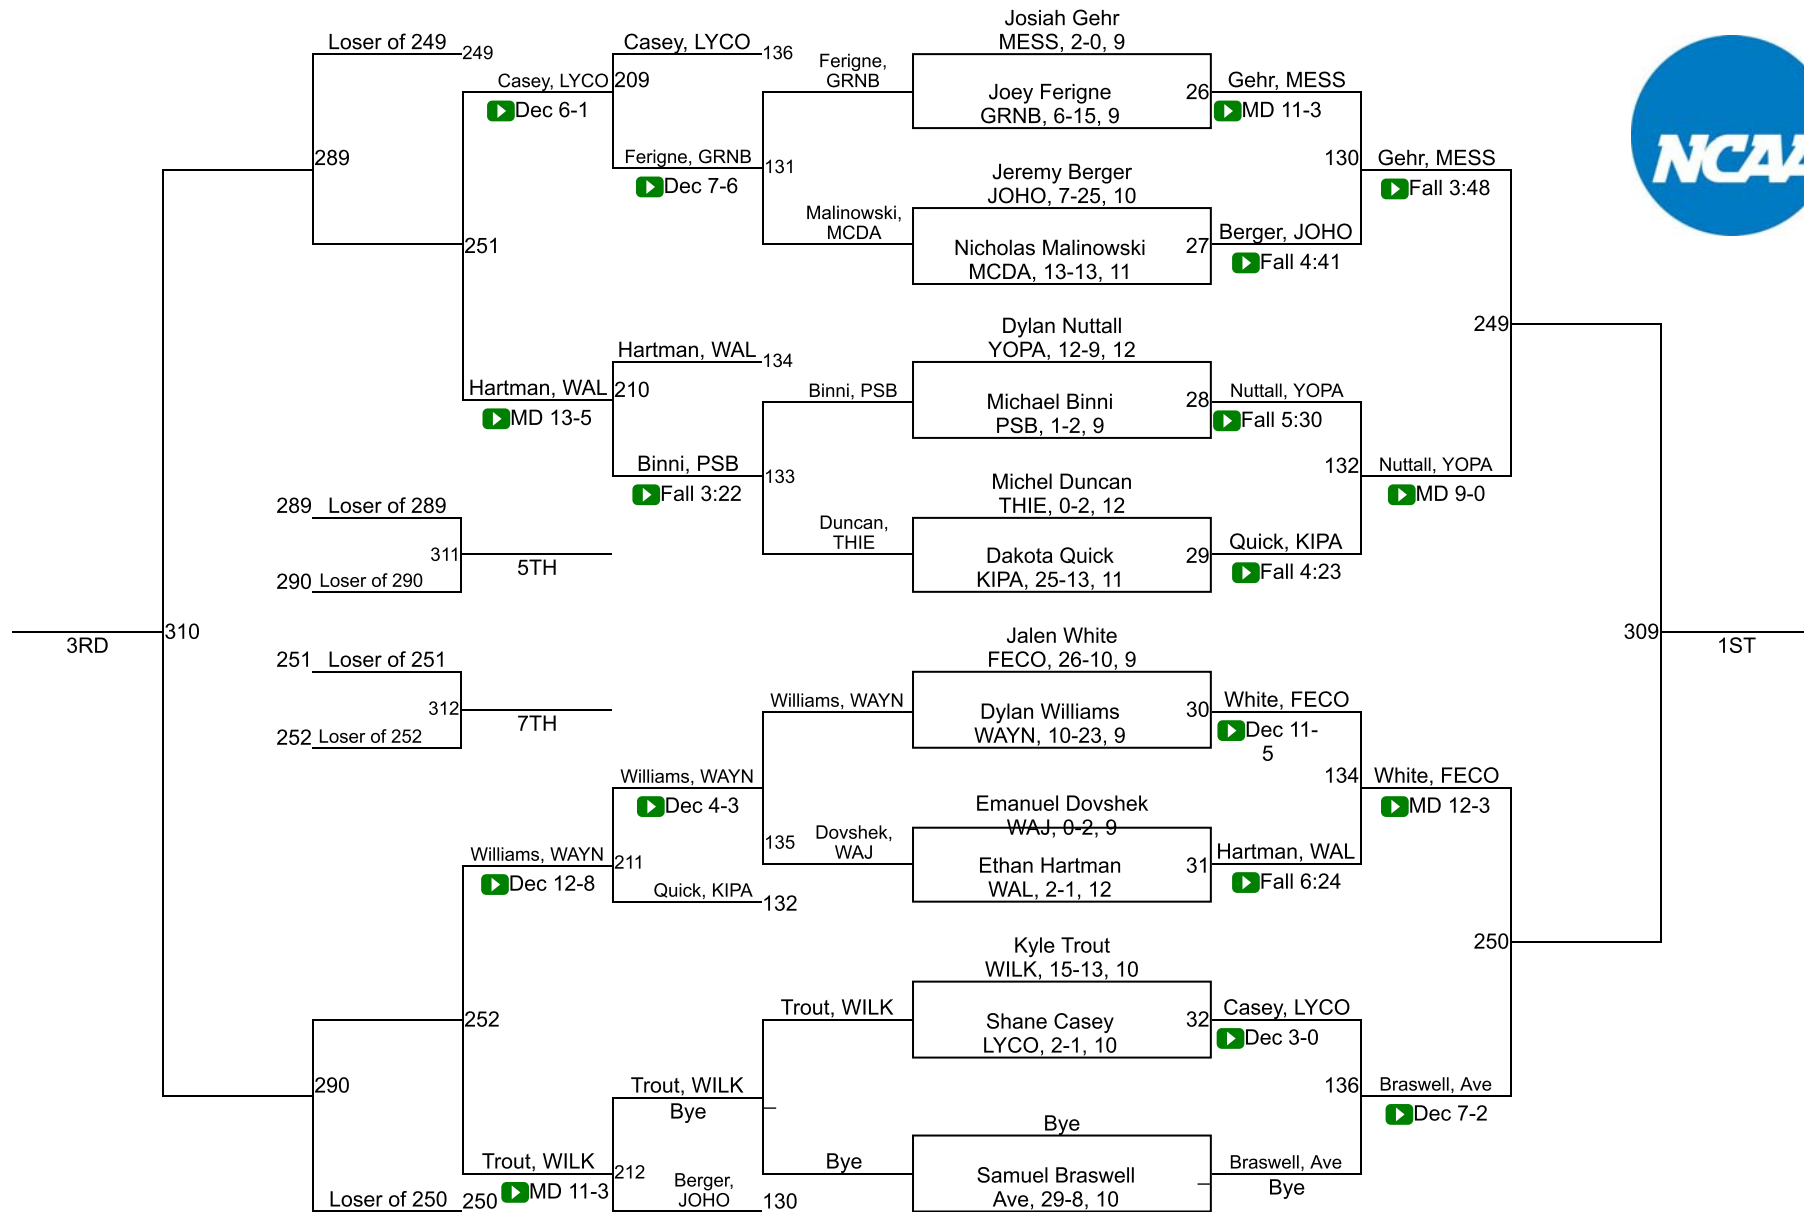

Team Scores

Printed on 02/22/2019 05:20 p.m.

Team Scores		
1	Messiah	71.0
2	Ferrum	66.0
3	Wilkes	63.5
4	Johns Hopkins	61.5
5	Wash. & Lee	58.5
6	Lycoming	54.5
7	York (PA)	51.0
8	Gettysburg	49.5
8	Penn College	49.5
10	Waynesburg	45.5
11	Averett	40.0
12	Wash. & Jeff.	37.5
13	Greensboro	32.0
14	Delaware Valley	31.5
15	King`s (PA)	19.5
15	Thiel	19.5
17	Penn St.-Behrend	14.0
18	Pitt.-Bradford	11.5
19	McDaniel	11.0
20	Southern Va.	10.0

NCAA DIII Regional Southeast

125

NCAA DIII Regional Southeast

133

NCAA DIII Regional Southeast

141

NCAA DIII Regional Southeast

149

NCAA DIII Regional Southeast

165

NCAA DIII Regional Southeast

174

NCAA DIII Regional Southeast

184

NCAA DIII Regional Southeast

197