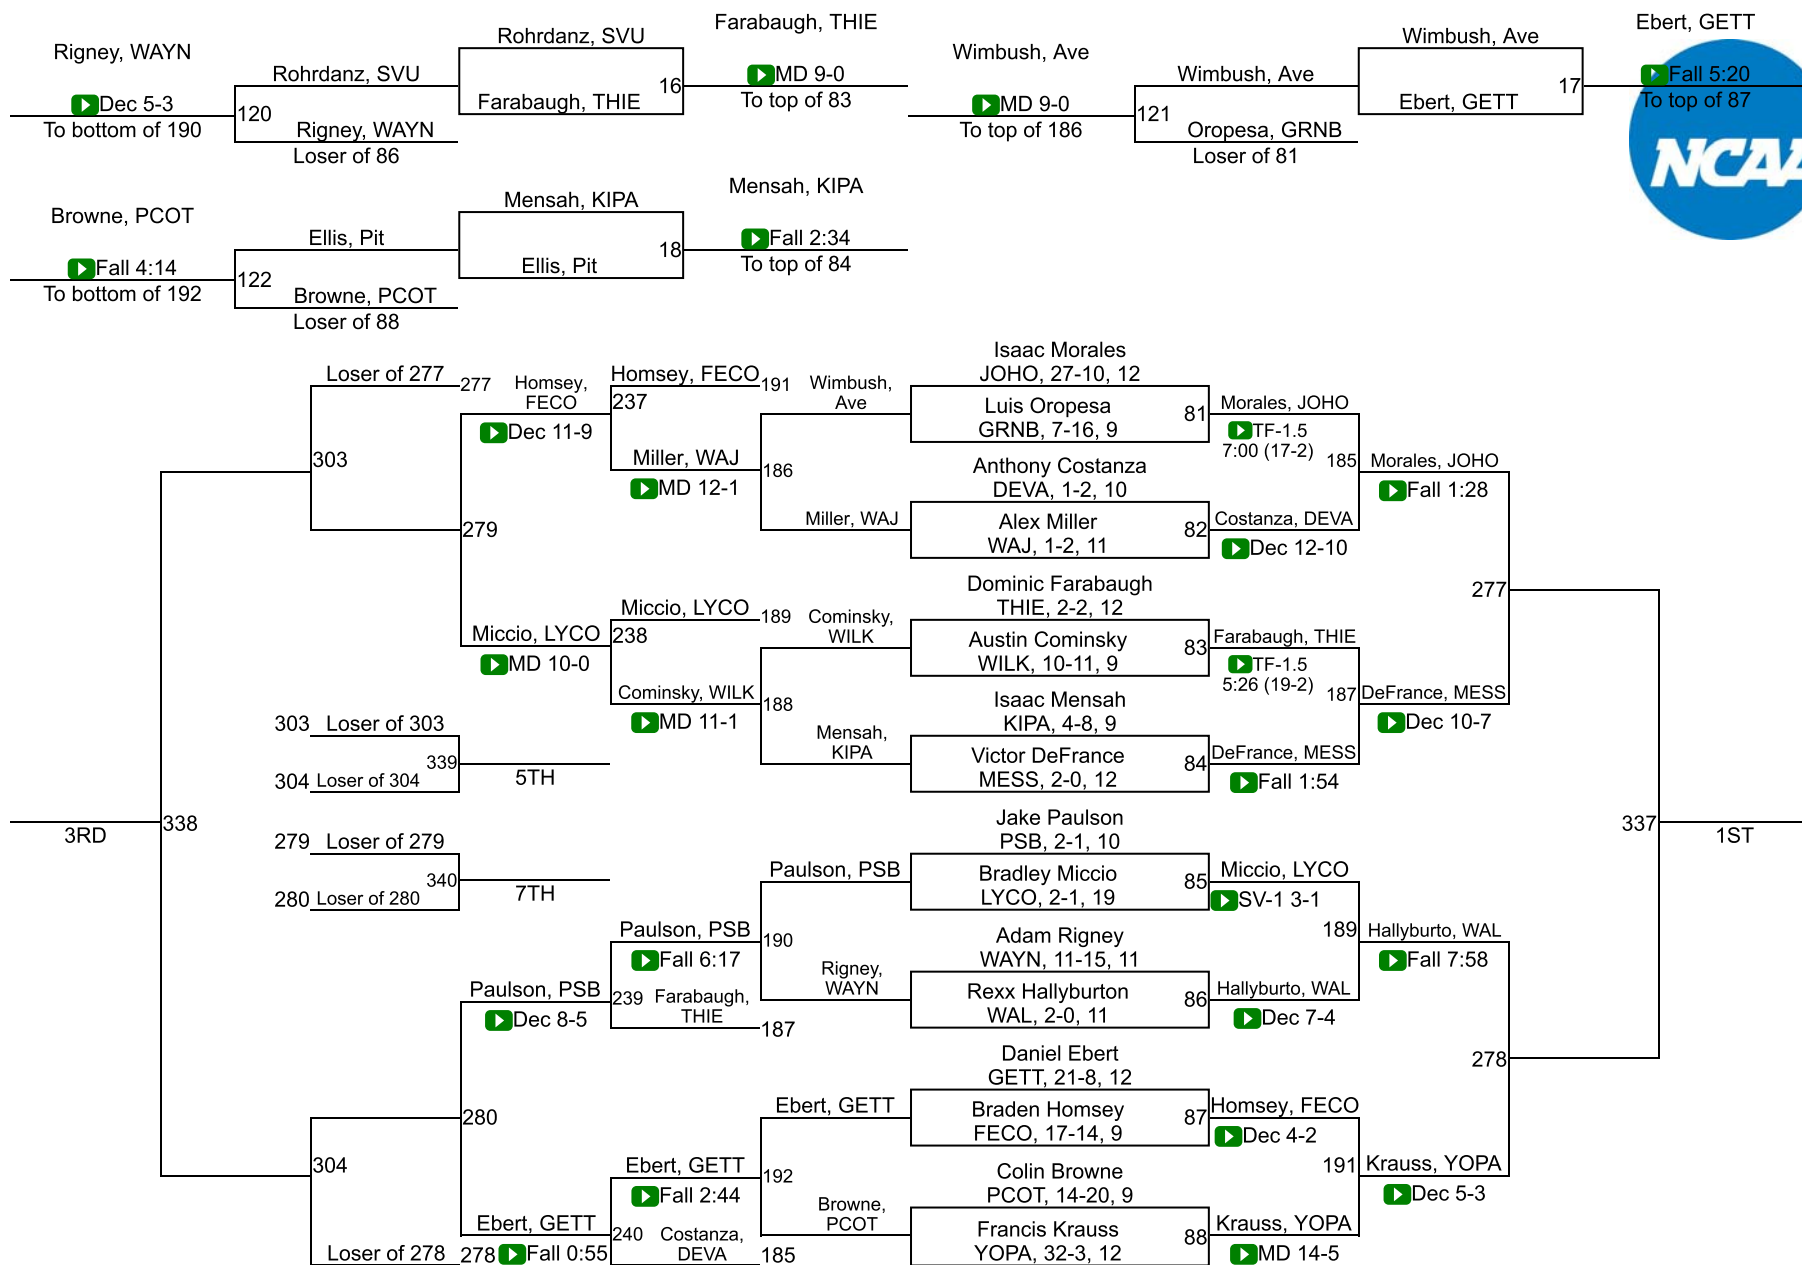

Team Scores

Printed on 02/22/2019 05:20 p.m.

Team Scores		
1	Messiah	71.0
2	Ferrum	66.0
3	Wilkes	63.5
4	Johns Hopkins	61.5
5	Wash. & Lee	58.5
6	Lycoming	54.5
7	York (PA)	51.0
8	Gettysburg	49.5
8	Penn College	49.5
10	Waynesburg	45.5
11	Averett	40.0
12	Wash. & Jeff.	37.5
13	Greensboro	32.0
14	Delaware Valley	31.5
15	King`s (PA)	19.5
15	Thiel	19.5
17	Penn St.-Behrend	14.0
18	Pitt.-Bradford	11.5
19	McDaniel	11.0
20	Southern Va.	10.0

NCAA DIII Regional Southeast

125

NCAA DIII Regional Southeast

133

NCAA DIII Regional Southeast

141

NCAA DIII Regional Southeast

149

NCAA DIII Regional Southeast

165

NCAA DIII Regional Southeast

174

NCAA DIII Regional Southeast

184

NCAA DIII Regional Southeast

197